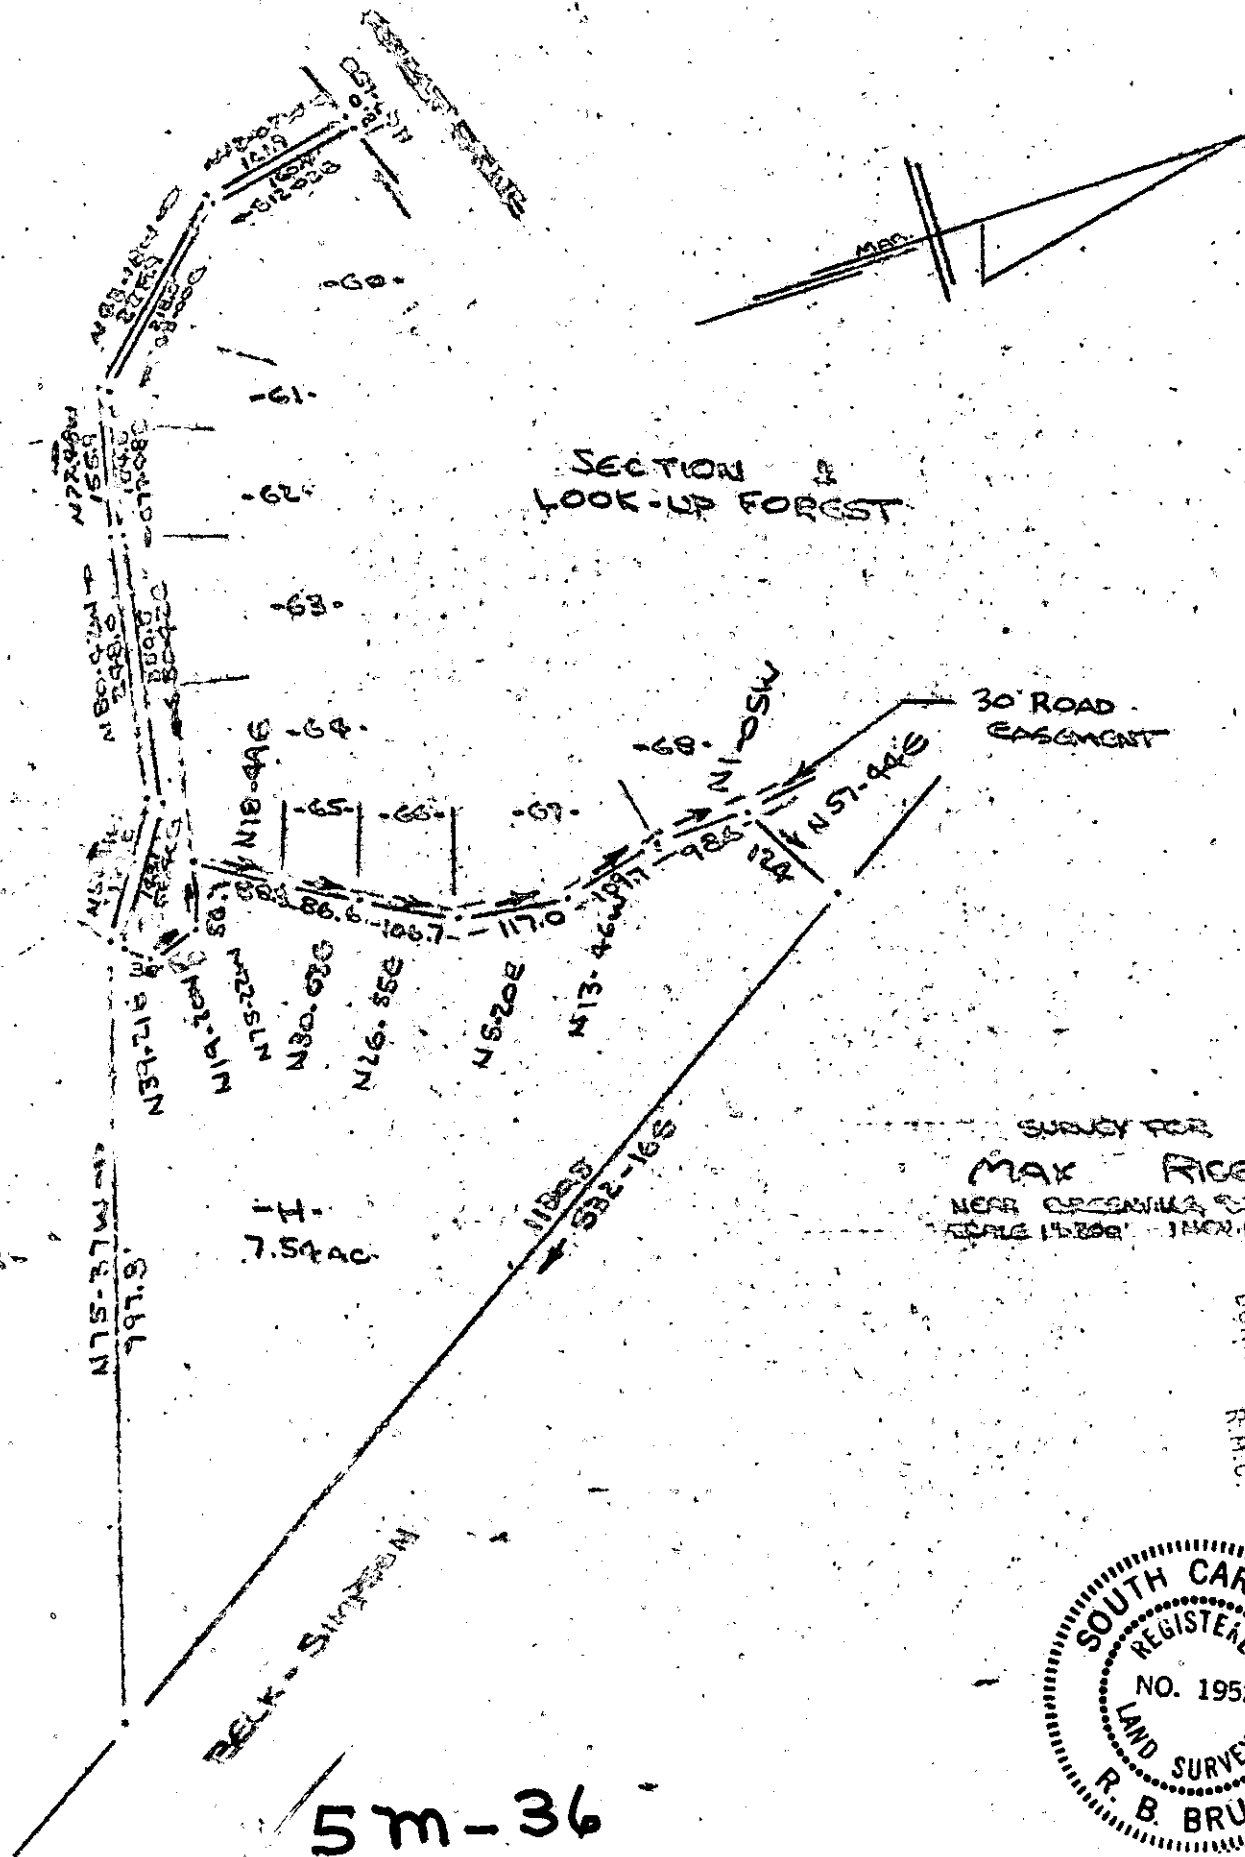

MICROFILMED

SECTION
LOOK-UP FOREST

MAX RICE
NEAR GREENVILLE S.C.
SCALE 1" = 200'

FILED
GREENVILLE CO. S.C.
JAN 27 10 03 AM '75
DORRIS S. TARKER S.E.
DORRIS R.M.C.

5m-36

27753

CAROLINA SURVEYING CO.
112 MANLY ST.
GREENVILLE, S.C.